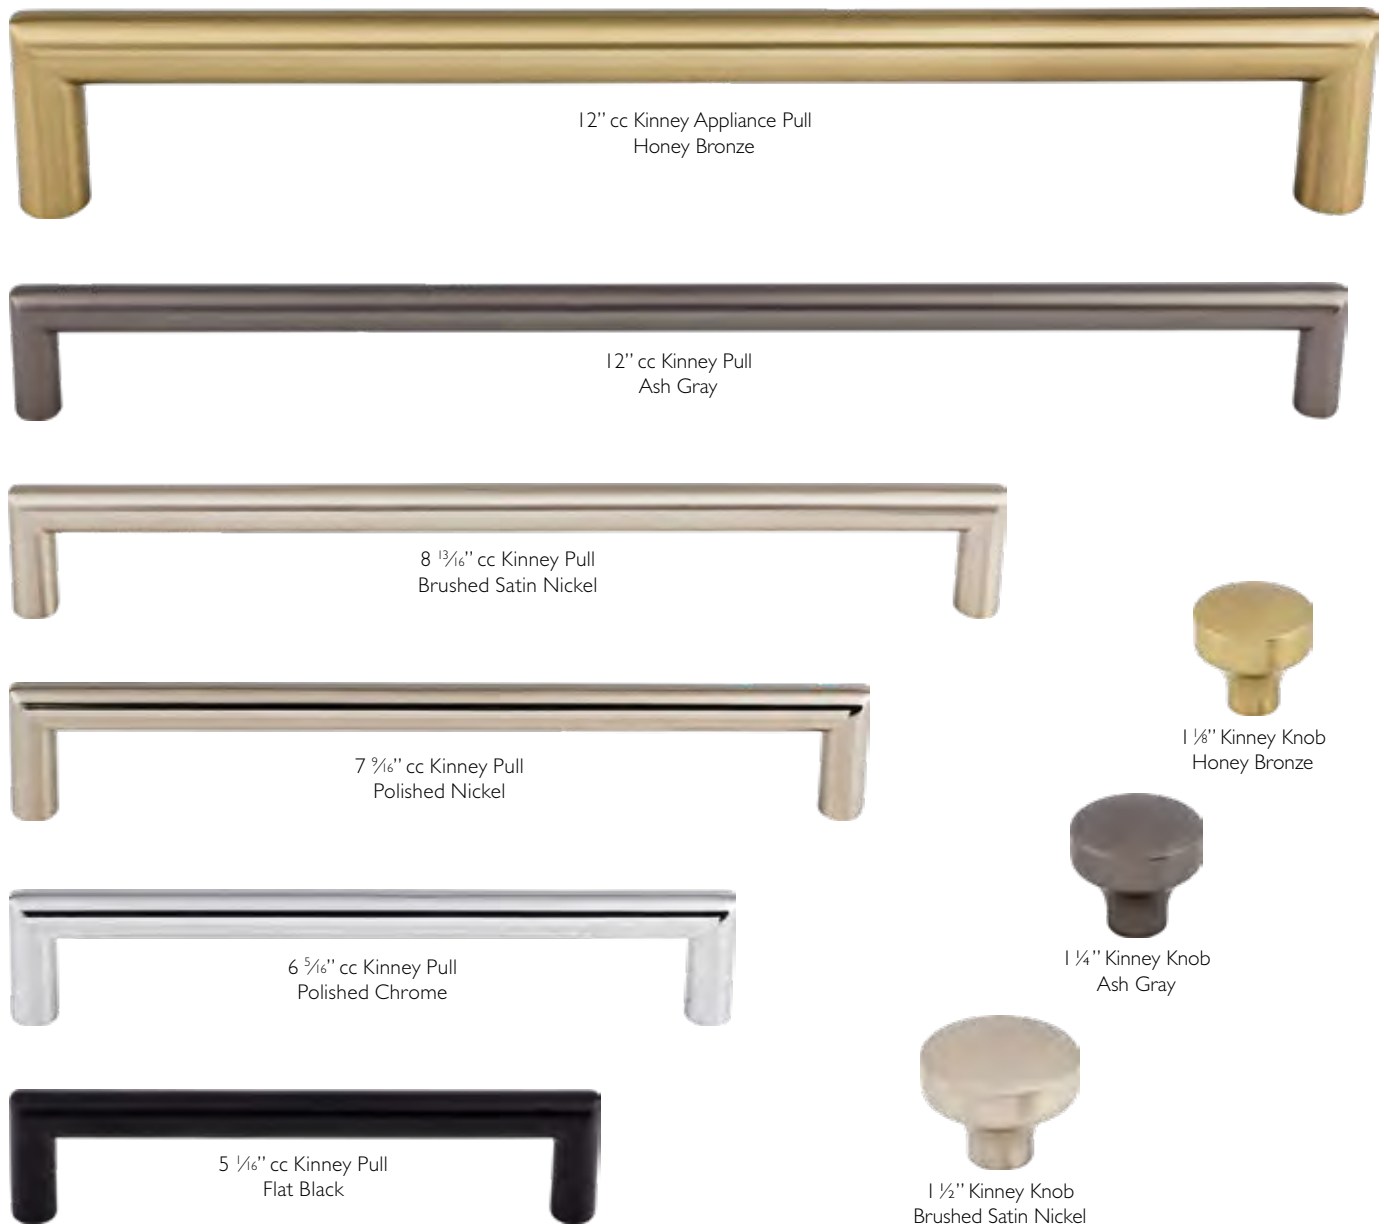

3 ³/₄'' cc Barrow Pull
Ash Gray

1 ¹/₄'' Barrow Knob
Ash Gray

BARROW KNOB & PULLS

US Patents Pending

	ASH GRAY	FLAT BLACK	BRUSHED SATIN NICKEL	HONEY BRONZE	POLISHED CHROME	POLISHED NICKEL
1 ¹ / ₄ '' Knob	TK1050AG	TK1050BLK	TK1050BSN	TK1050HB	TK1050PC	TK1050PN
3 ³ / ₄ '' cc Pull	TK1051AG	TK1051BLK	TK1051BSN	TK1051HB	TK1051PC	TK1051PN
5 ¹ / ₁₆ '' cc Pull	TK1052AG	TK1052BLK	TK1052BSN	TK1052HB	TK1052PC	TK1052PN
6 ⁵ / ₁₆ '' cc Pull	TK1053AG	TK1053BLK	TK1053BSN	TK1053HB	TK1053PC	TK1053PN
7 ⁹ / ₁₆ '' cc Pull	TK1054AG	TK1054BLK	TK1054BSN	TK1054HB	TK1054PC	TK1054PN
8 ¹³ / ₁₆ '' cc Pull	TK1055AG	TK1055BLK	TK1055BSN	TK1055HB	TK1055PC	TK1055PN
12'' cc Pull	TK1056AG	TK1056BLK	TK1056BSN	TK1056HB	TK1056PC	TK1056PN

TK1050HB & TK1053HB - 1 1/4" Knob & 6 5/16" cc Pull
in Honey Bronze

Lynwood™ Collection

MID-CENTURY MINIMALISM

TK946HB & TK944HB - 12" & 7 7/16" Pulls in Honey Bronze
TK901HB & TK922HB - 1 1/4" Knob & Knob Backplate in Honey Bronze

Photo courtesy of Adam Potts

Lynwood™ Collection

12" cc Kinney Appliance Pull
Honey Bronze

12" cc Kinney Pull
Ash Gray

8 1/8" cc Kinney Pull
Brushed Satin Nickel

7 5/16" cc Kinney Pull
Polished Nickel

6 5/16" cc Kinney Pull
Polished Chrome