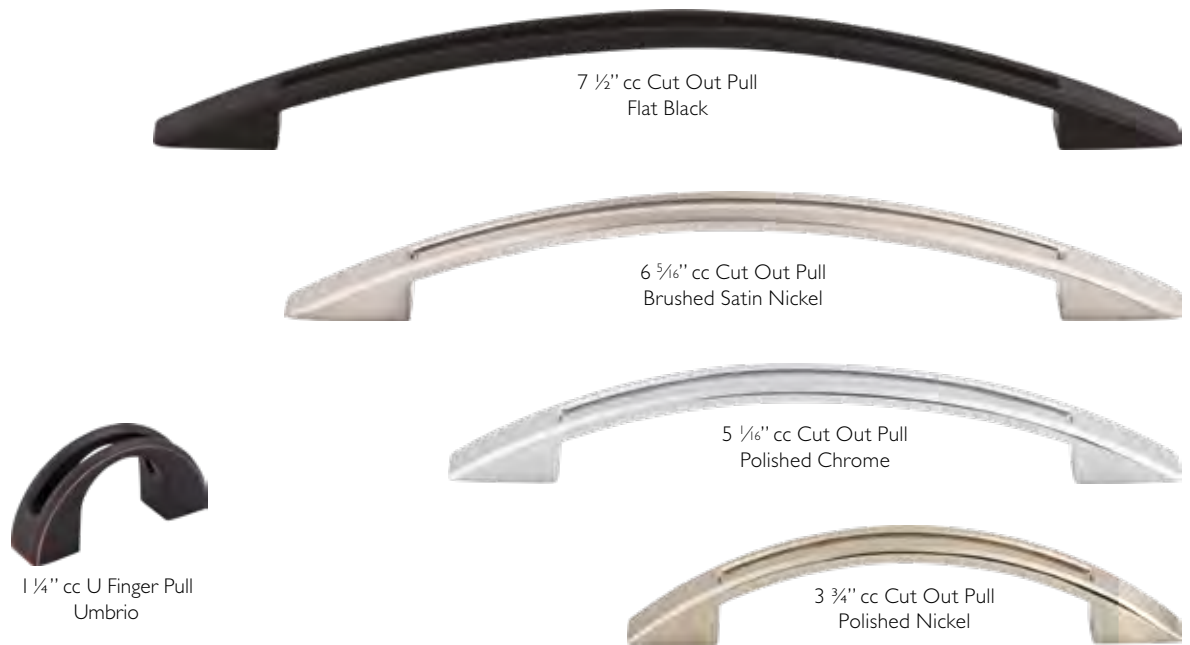

TANGO PULLS

	FLAT BLACK	BRUSHED SATIN NICKEL	POLISHED CHROME	POLISHED NICKEL	SABLE	UMBRIO
1 1/4" cc U Finger Pull	TK617BLK	TK617BSN	TK617PC	TK617PN	TK617SAB	TK617UM
3 3/4" cc Cut Out Pull	TK618BLK	TK618BSN	TK618PC	TK618PN	TK618SAB	TK618UM
5 1/16" cc Cut Out Pull	TK619BLK	TK619BSN	TK619PC	TK619PN	TK619SAB	TK619UM
6 5/16" cc Cut Out Pull	TK620BLK	TK620BSN	TK620PC	TK620PN	TK620SAB	TK620UM
7 1/2" cc Cut Out Pull	TK621BLK	TK621BSN	TK621PC	TK621PN	TK621SAB	TK621UM