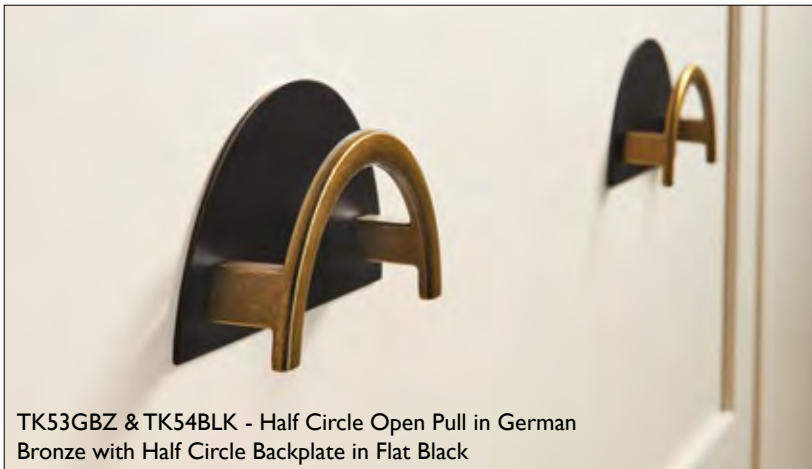

TK53GBZ & TK54BLK - Half Circle Open Pull in German
Bronze with Half Circle Backplate in Flat Black