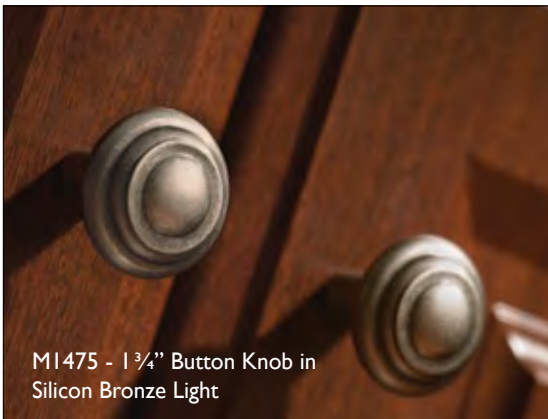

M1475 - 1 3/4" Button Knob in Silicon Bronze Light

BUTTON KNOBS

	LIGHT BRONZE	MEDIUM BRONZE	MAHOGANY BRONZE	SILICON BRONZE LIGHT
1 1/4" Knob	M1471	M1472	M1473	M1470
1 3/4" Knob	M1476	M1477	M1478	M1475

SQUARE KNOBS

	LIGHT BRONZE	MEDIUM BRONZE	MAHOGANY BRONZE	SILICON BRONZE LIGHT
3/4" Knob	M1506	M1507	M1508	M1505
7/8" Knob	M1511	M1512	M1513	M1510
1 1/4" Knob	M1516	M1517	M1518	M1515
1 1/2" Knob	M1521	M1522	M1523	M1520