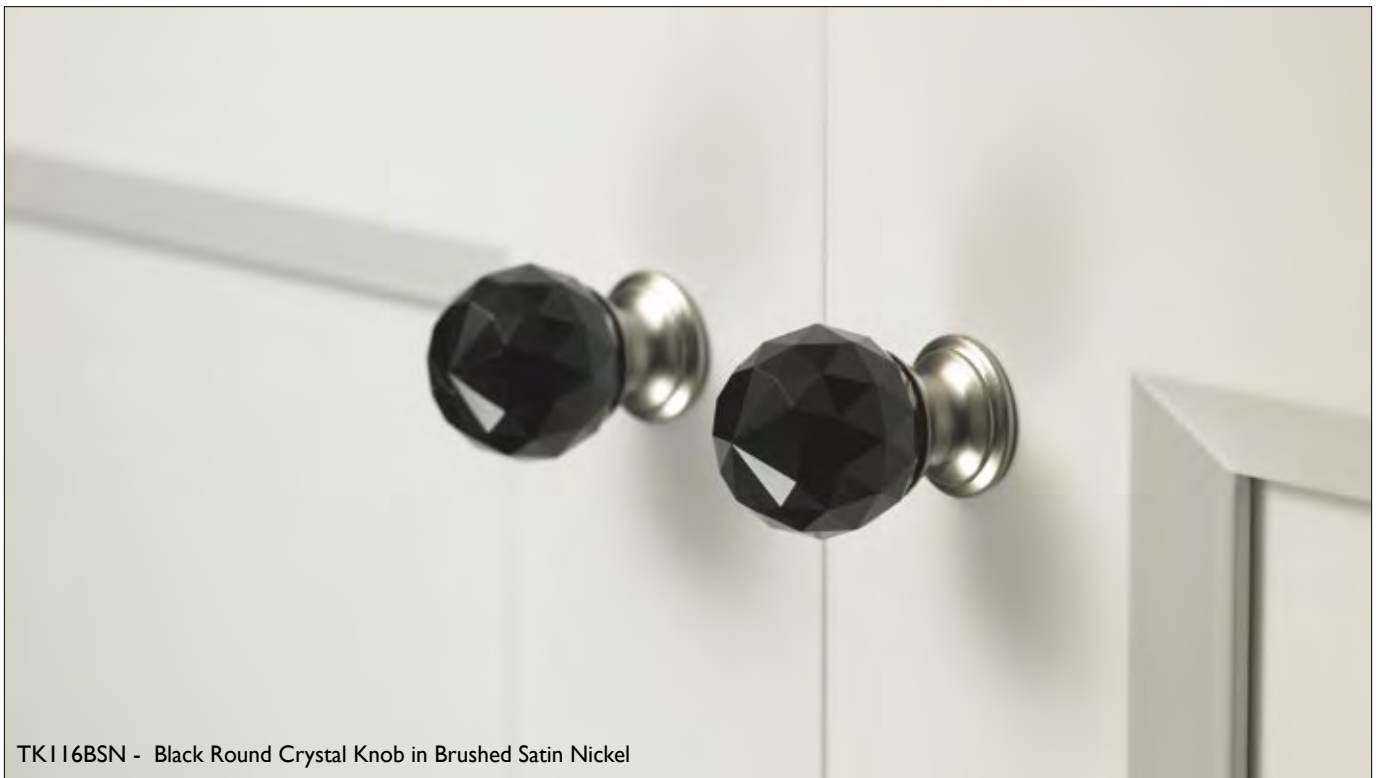

Pink
Polished
Chrome Base

Wine
Oil Rubbed
Bronze Base

ROUND CRYSTAL KNOBS

	AMBER	BLACK	BLUE	CLEAR	GREEN	LIGHT BLUE	PINK	WINE
1 1/8" – Brushed Satin Nickel Base	TK111BSN	TK115BSN	TK123BSN	TK125BSN	TK119BSN	TK113BSN	TK117BSN	TK121BSN
1 1/8" – Oil Rubbed Bronze Base	TK111ORB	TK115ORB	–	TK125ORB	–	–	–	TK121ORB
1 1/8" – Polished Chrome Base	TK111PC	TK115PC	TK123PC	TK125PC	TK119PC	TK113PC	TK117PC	TK121PC
1 3/8" – Brushed Satin Nickel Base	TK112BSN	TK116BSN	TK124BSN	TK126BSN	TK120BSN	TK114BSN	TK118BSN	TK122BSN
1 3/8" – Oil Rubbed Bronze Base	TK112ORB	TK116ORB	–	TK126ORB	–	–	–	TK122ORB
1 3/8" – Polished Chrome Base	TK112PC	TK116PC	TK124PC	TK126PC	TK120PC	TK114PC	TK118PC	TK122PC