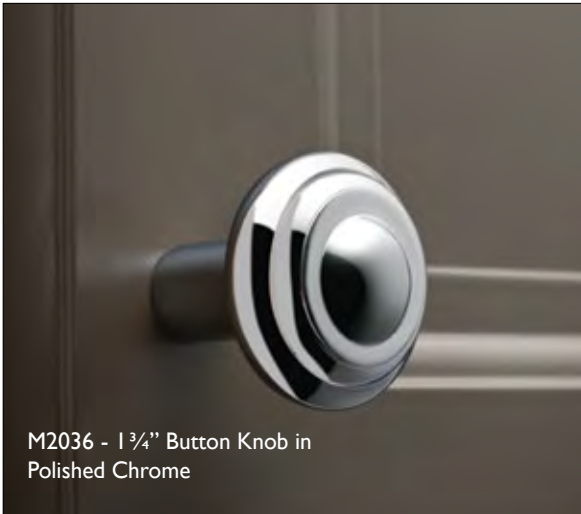

Aspen II Collection - solid cast bronze

M2036 - 1 3/4" Button Knob in Polished Chrome

BUTTON KNOBS

	BRUSHED SATIN NICKEL	POLISHED CHROME	POLISHED NICKEL
1/4" Knob	M2032	M2033	M2034
1 3/4" Knob	M2035	M2036	M2037