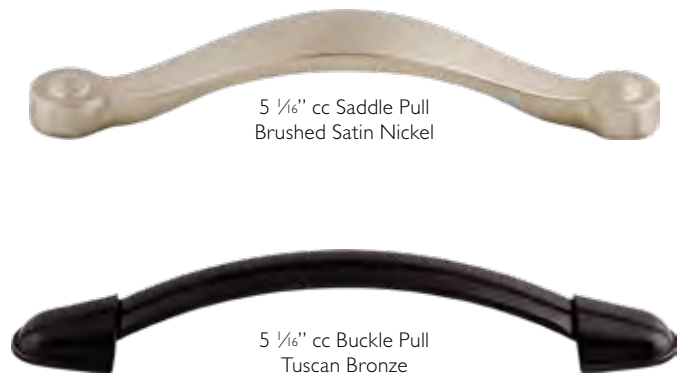

Dakota Collection