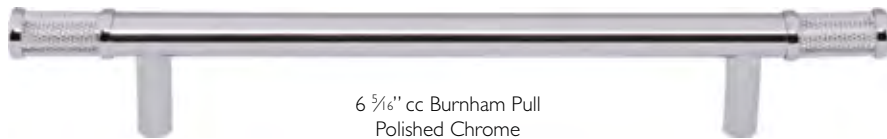

6 5/16" cc Burnham Pull
Polished Chrome