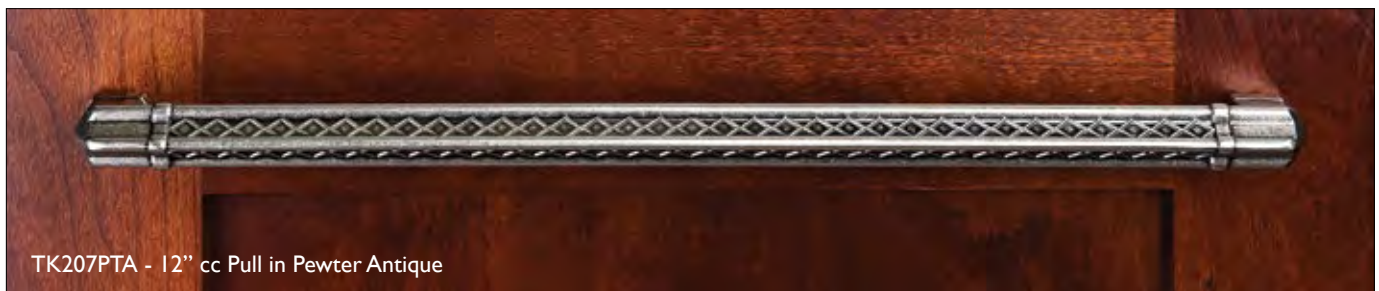

TK207PTA - 12" cc Pull in Pewter Antique