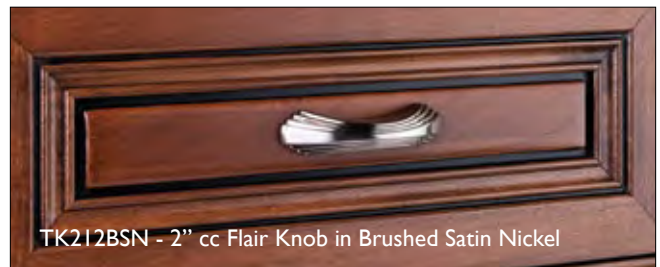

TK212BSN - 2" cc Flair Knob in Brushed Satin Nickel

SYDNEY HARBOUR KNOBS & PULLS

US Patents D680,412; D679,568; D679,569

	BRUSHED SATIN NICKEL	POLISHED CHROME	POLISHED NICKEL	PEWTER ANTIQUÉ	SABLE	UMBRIO
2" cc Flair Knob	TK212BSN	TK212PC	TK212PN	TK212PTA	TK212SAB	TK212UM
5" cc Flair Pull	TK213BSN	TK213PC	TK213PN	TK213PTA	TK213SAB	TK213UM
5" cc Thin Pull	TK216BSN	TK216PC	TK216PN	TK216PTA	TK216SAB	TK216UM
9" cc Flair Pull	TK214BSN	TK214PC	TK214PN	TK214PTA	TK214SAB	TK214UM
12" cc Appliance Pull	TK215BSN	TK215PC	TK215PN	TK215PTA	TK215SAB	TK215UM