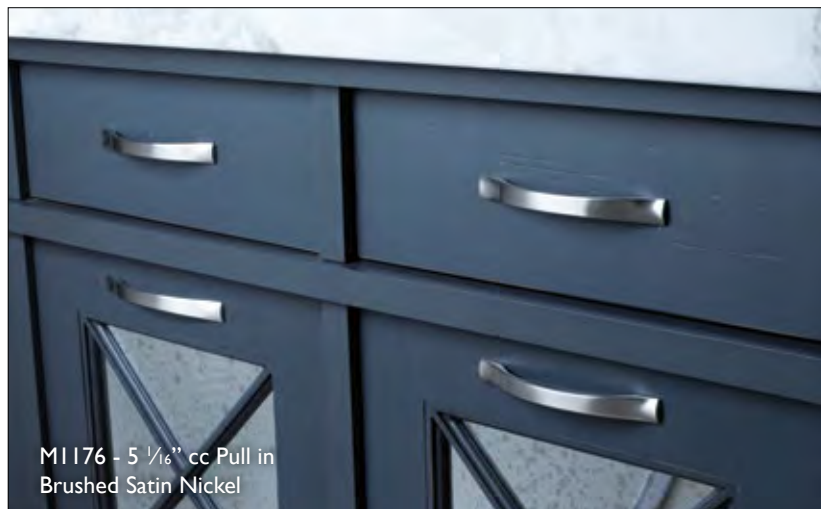

CREST PULLS

	FLAT BLACK	BRUSHED SATIN NICKEL	POLISHED CHROME
5 1/16" cc Pull	MI177	MI176	MI178
6 1/4" cc Pull	MI150	MI149	MI151