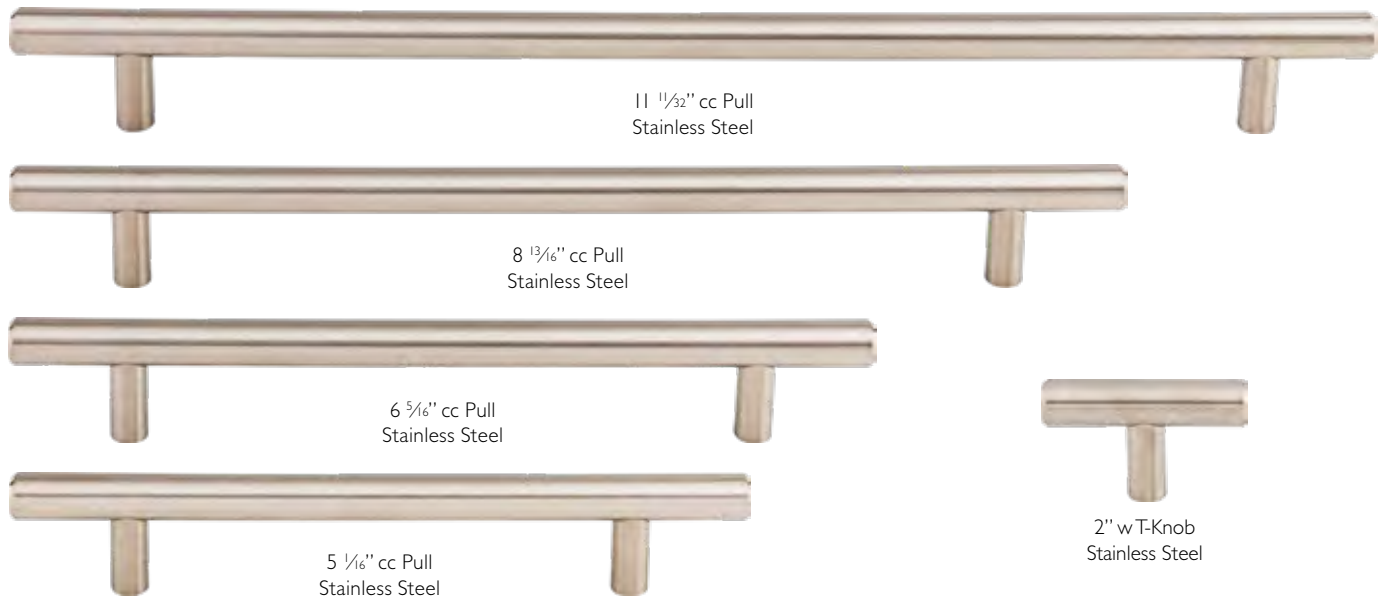

SS304 Stainless Steel Collection

SOLID BAR PULLS & T-KNOB

STAINLESS STEEL	
2" w T-Knob - 1/2" D	SS1
3" cc Pull - 1/2" D	SS2
3 3/4" cc Pull - 1/2" D	SS3
5 1/16" cc Pull - 1/2" D	SS4
6 5/16" cc Pull - 1/2" D	SS5
8 13/16" cc Pull - 1/2" D	SS6
11 11/32" cc Pull - 1/2" D	SS7
16 3/8" cc Pull - 1/2" D	SS8
18 7/8" cc Pull - 1/2" D	SS9
26 15/32" cc Pull - 1/2" D	SS10
30 1/4" cc Pull - 1/2" D	SS11
37 3/16" cc Pull - 1/2" D	SS12

T-Knob has a pin

HOLLOW BAR PULLS

STAINLESS STEEL	
3" cc Pull - 1/2" D	SSH1
3 3/4" cc Pull - 1/2" D	SSH2
5 1/16" cc Pull - 1/2" D	SSH3
6 5/16" cc Pull - 1/2" D	SSH4
8 13/16" cc Pull - 1/2" D	SSH5
11 11/32" cc Pull - 9/16" D	SSH6
16 3/8" cc Pull - 9/16" D	SSH7
18 7/8" cc Pull - 9/16" D	SSH8
25 3/16" cc - 9/16" D	SSH9
30 1/16" cc - 9/16" D	SSH10
37 3/16" cc - 9/16" D	SSH11

KNOBS

STAINLESS STEEL	
1" D Ball	SS18
1 1/2" Flat Round	SS19
5/8" D Round Top Indent	SS20
1 3/16" D Round Top Indent	SS21
1" D Round Top Indent	SS22
5/8" cc Square	SS37
1" L Sanctuary Square	TK32SS

Sanctuary Square Knob has a pin