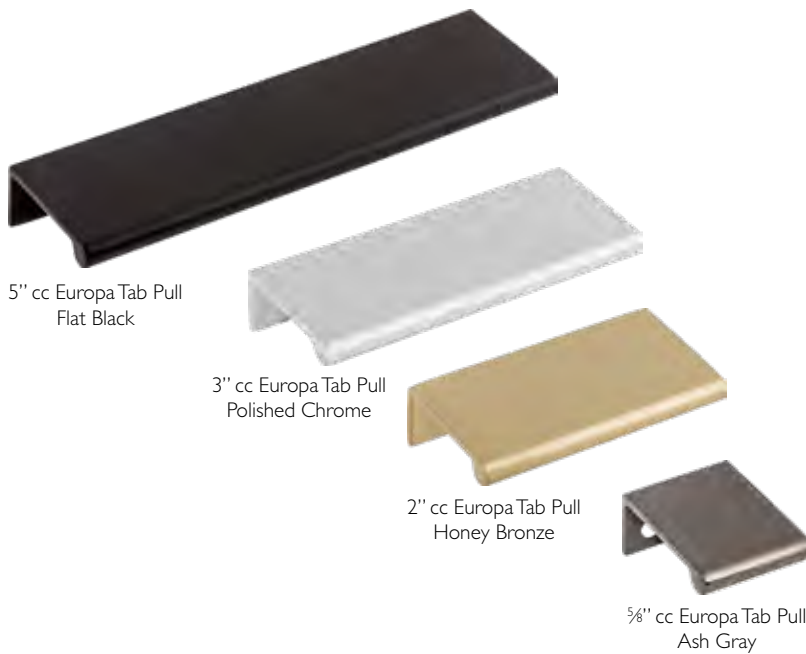

EUROPA TAB PULLS

	ASH GRAY	FLAT BLACK	BRUSHED SATIN NICKEL	HONEY BRONZE	POLISHED CHROME	POLISHED NICKEL
1 ¼" L, ⅝" cc Tab Pull	TK500AG	TK500BLK	TK500BSN	TK500HB	TK500PC	TK500PN
3" L, 2" cc Tab Pull	TK501AG	TK501BLK	TK501BSN	TK501HB	TK501PC	TK501PN
4" L, 3" cc Tab Pull	TK502AG	TK502BLK	TK502BSN	TK502HB	TK502PC	TK502PN
6" L, 5" cc Tab Pull	TK503AG	TK503BLK	TK503BSN	TK503HB	TK503PC	TK503PN