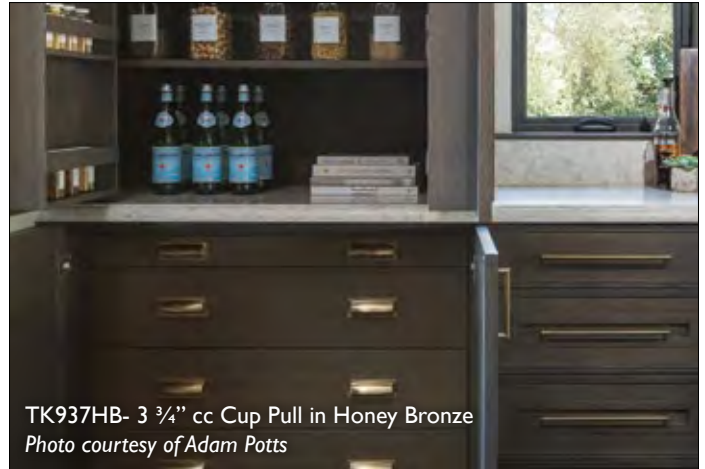

TK937HB- 3 3/4" cc Cup Pull in Honey Bronze
Photo courtesy of Adam Potts

HOLLIN CUP PULLS

US Patents Pending

	ASH GRAY	FLAT BLACK	BRUSHED SATIN NICKEL	HONEY BRONZE	POLISHED CHROME	POLISHED NICKEL
3 3/4" cc Cup Pull	TK937AG	TK937BLK	TK937BSN	TK937HB	TK937PC	TK937PN
5 1/16" cc Cup Pull	TK938AG	TK938BLK	TK938BSN	TK938HB	TK938PC	TK938PN