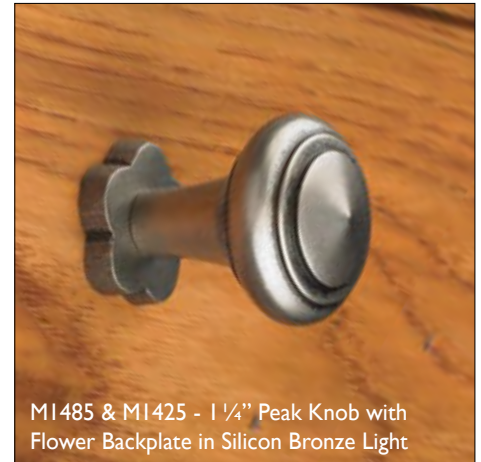

Aspen Collection - *hand finished solid cast bronze*

PEAK KNOBS

	LIGHT BRONZE	MEDIUM BRONZE	MAHOGANY BRONZE	SILICON BRONZE LIGHT
1" Knob	M1481	M1482	M1483	M1480
1 1/4" Knob	M1486	M1487	M1488	M1485
1 5/8" Knob	M1491	M1492	M1493	M1490
2" Knob	M1496	M1497	M1498	M1495

M1485 & M1425 - 1 1/4" Peak Knob with Flower Backplate in Silicon Bronze Light