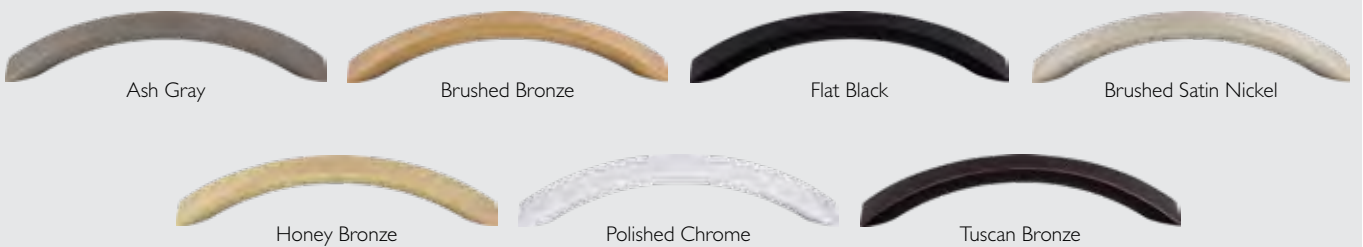

FINISHES

Ash Gray

Brushed Bronze

Flat Black

Brushed Satin Nickel

Honey Bronze

Polished Chrome

Tuscan Bronze