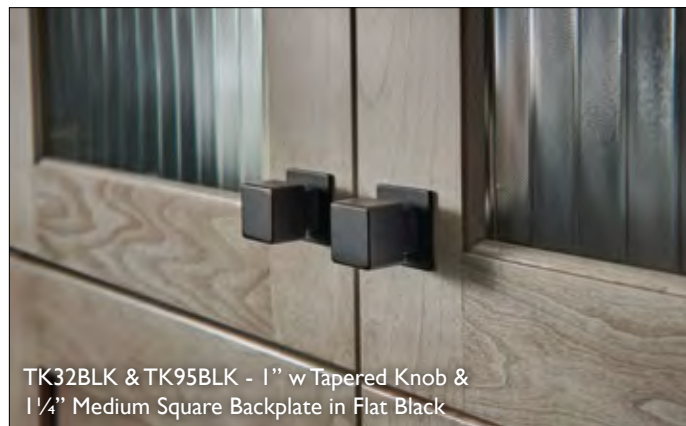

Knobs have a pin

FINISHES

SQUARE BACKPLATES

	FLAT BLACK	BRUSHED SATIN NICKEL	GERMAN BRONZE	OIL RUBBED BRONZE	POLISHED CHROME	POLISHED NICKEL	PEWTER ANTIQUE	TUSCAN BRONZE
1" Small Backplate	TK94BLK	TK94BSN	TK94GBZ	TK94ORB	TK94PC	TK94PN	TK94PTA	TK94TB
1 1/4" Medium Backplate	TK95BLK	TK95BSN	TK95GBZ	TK95ORB	TK95PC	TK95PN	TK95PTA	TK95TB