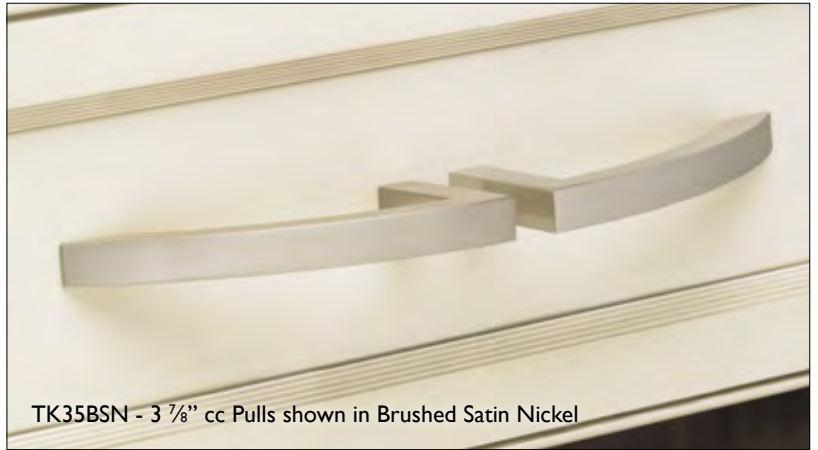

TK35BSN - 3 7/8" cc Pulls shown in Brushed Satin Nickel

SLOPED PULL

	FLAT BLACK	BRUSHED SATIN NICKEL	GERMAN BRONZE	OIL RUBBED BRONZE	POLISHED CHROME	POLISHED NICKEL	PEWTER ANTIQUE	TUSCAN BRONZE
3 7/8" cc Pull	TK35BLK*	TK35BSN*	TK35GBZ*	TK35ORB*	TK35PC*	TK35PN*	TK35PTA*	TK35TB*