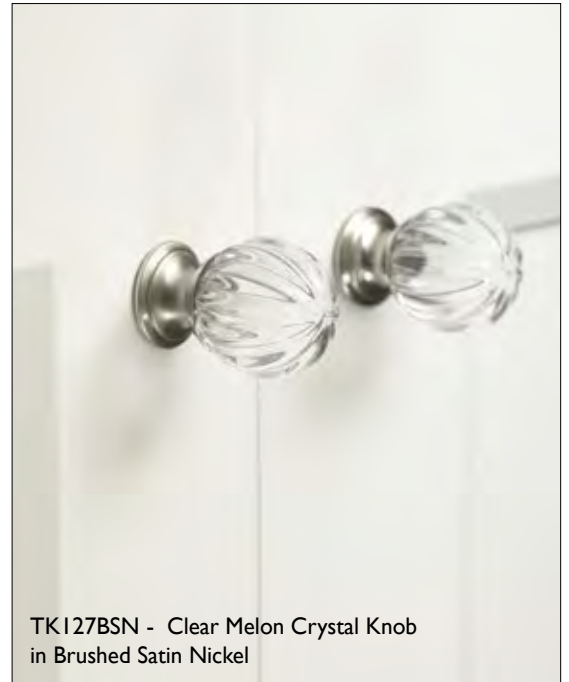

Crystal & Additions Collection

CRYSTAL KNOBS

	BLACK	CLEAR	WINE
1 1/8" Melon – Brushed Satin Nickel Base	–	TKI27BSN	–
1 1/8" Melon – Oil Rubbed Bronze Base	–	TKI27ORB	–
1 1/8" Melon – Polished Chrome Base	–	TKI27PC	–
1 3/8" Octagon – Brushed Satin Nickel Base	TKI37BSN	TKI28BSN	TKI38BSN
1 3/8" Octagon – Oil Rubbed Bronze Base	TKI37ORB	TKI28ORB	TKI38ORB
1 3/8" Octagon – Polished Chrome Base	TKI37PC	TKI28PC	TKI38PC

TKI27BSN - Clear Melon Crystal Knob
in Brushed Satin Nickel