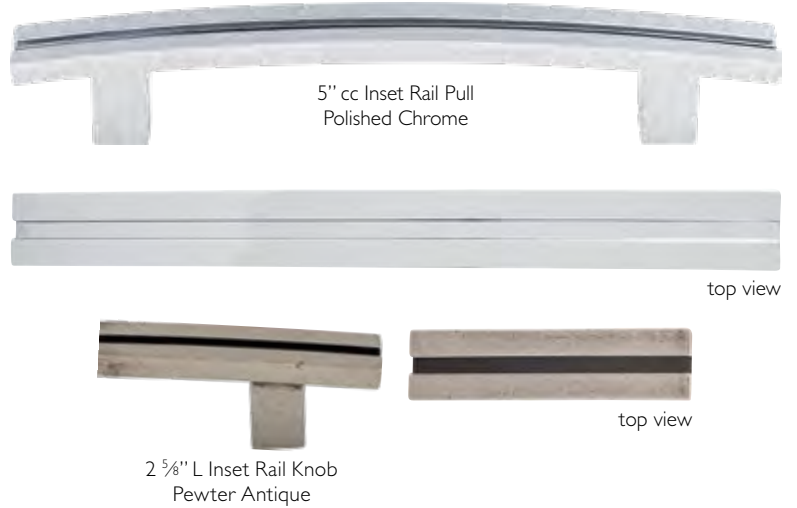

INSET RAIL KNOB & PULL

	FLAT BLACK	BRUSHED SATIN NICKEL	GERMAN BRONZE	OIL RUBBED BRONZE	POLISHED CHROME	POLISHED NICKEL	PEWTER ANTIQUÉ	TUSCAN BRONZE
2 5/8" L Knob	TK82BLK	TK82BSN	TK82GBZ	TK82ORB	TK82PC	TK82PN	TK82PTA	TK82TB
5" cc Pull	TK81BLK	TK81BSN	TK81GBZ	TK81ORB	TK81PC	TK81PN	TK81PTA	TK81TB