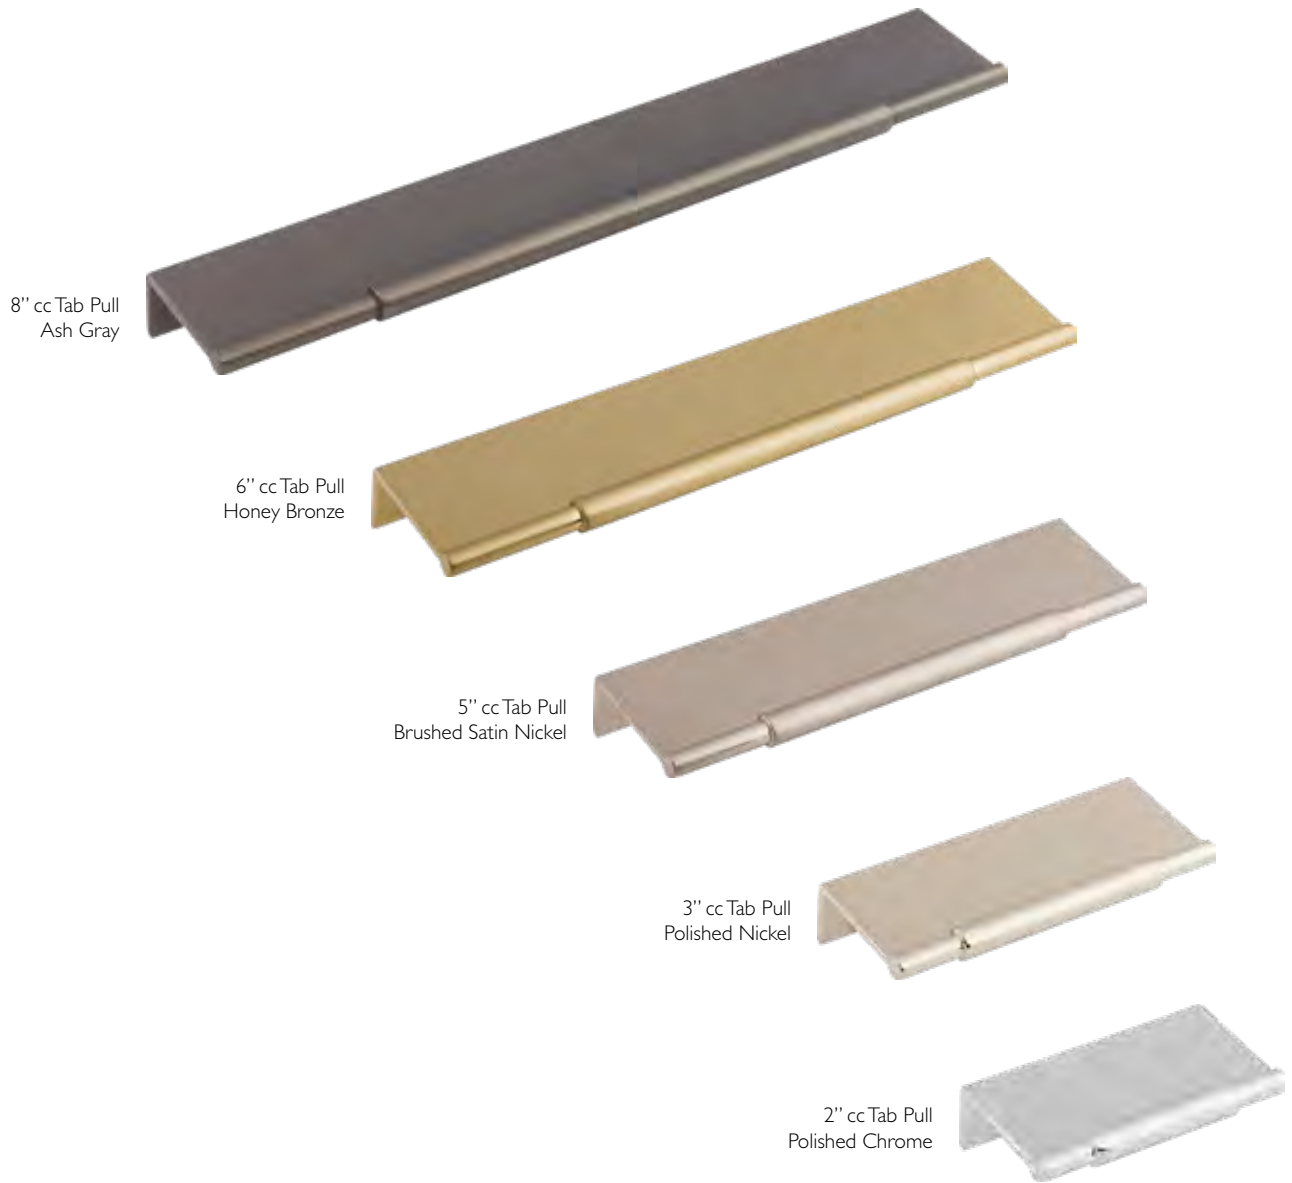

Lynwood™ Collection

CRESTVIEW TAB PULLS

	ASH GRAY	FLAT BLACK	BRUSHED SATIN NICKEL	HONEY BRONZE	POLISHED CHROME	POLISHED NICKEL
3" L, 2" cc Tab Pull	TK970AG	TK970BLK	TK970BSN	TK970HB	TK970PC	TK970PN
4" L, 3" cc Tab Pull	TK971AG	TK971BLK	TK971BSN	TK971HB	TK971PC	TK971PN
6" L, 5" cc Tab Pull	TK972AG	TK972BLK	TK972BSN	TK972HB	TK972PC	TK972PN
8" L, 6" cc Tab Pull	TK973AG	TK973BLK	TK973BSN	TK973HB	TK973PC	TK973PN
10" L, 8" cc Tab Pull	TK974AG*	-	TK974BSN*	-	TK974PC*	TK974PN*